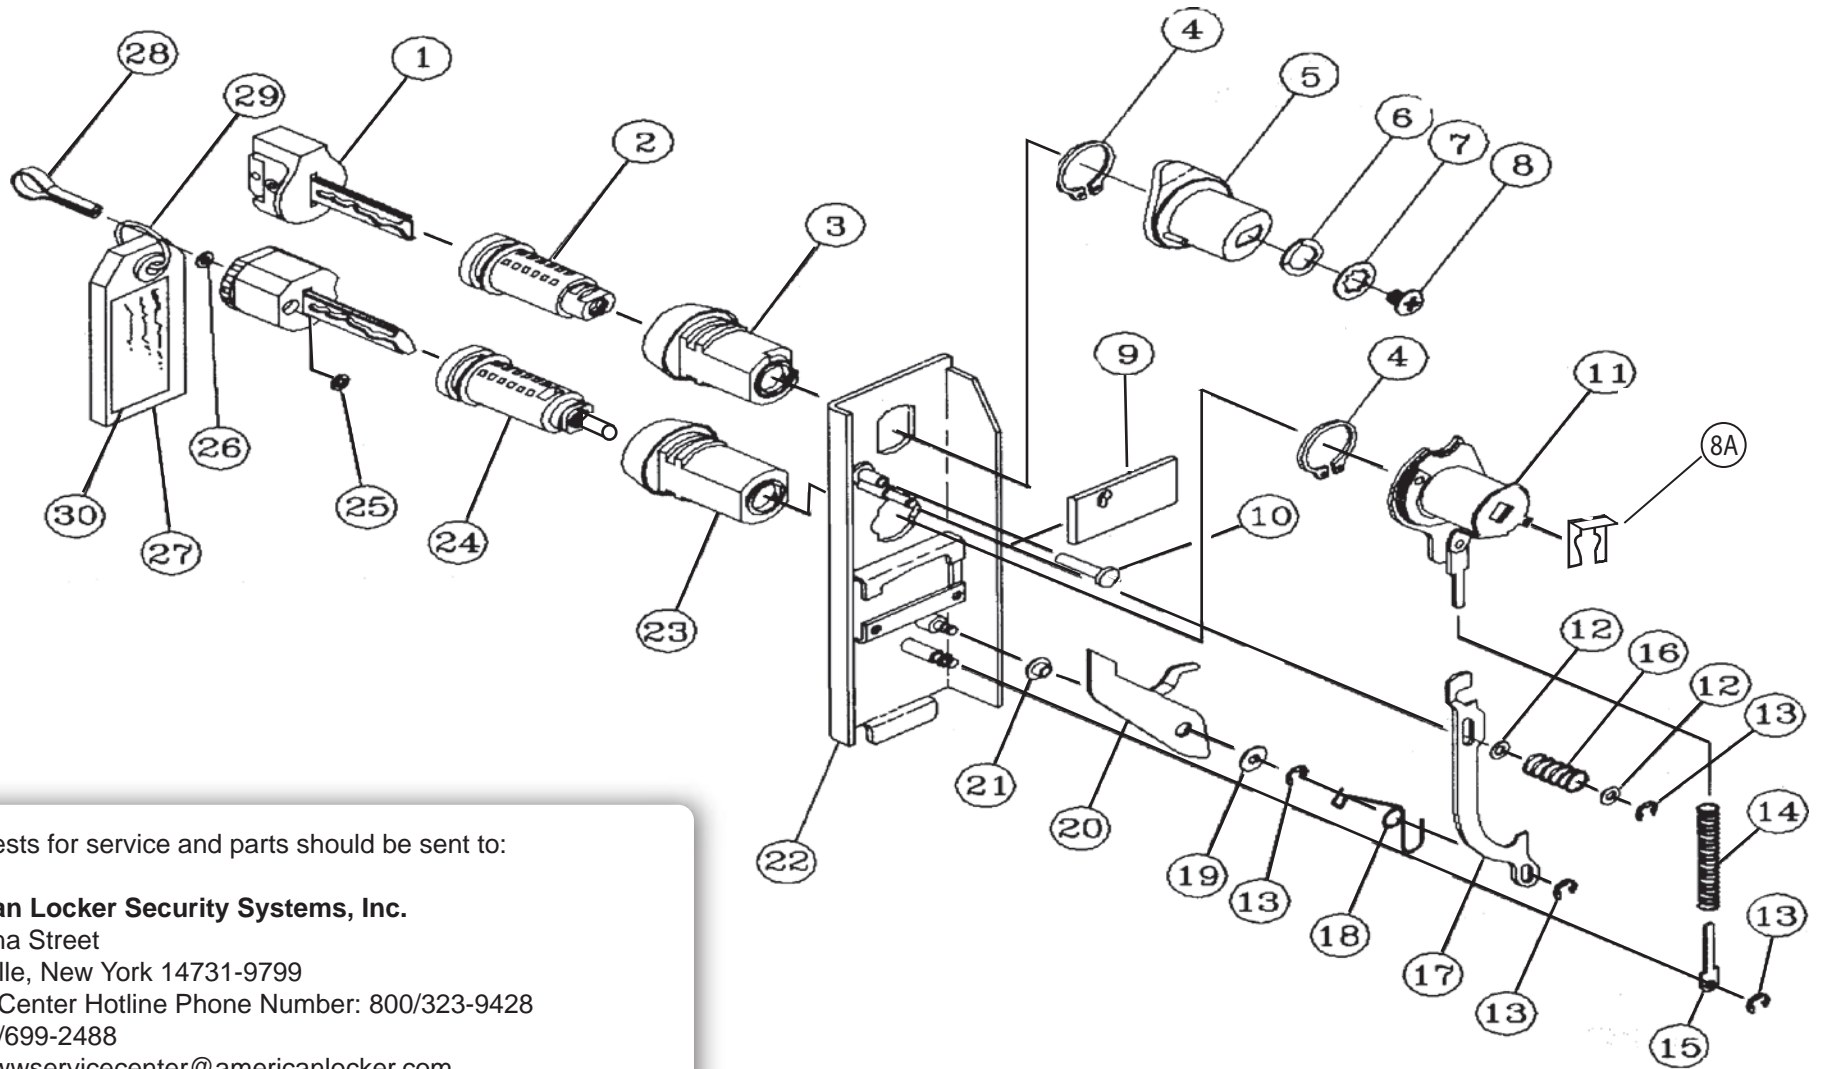

45BP Postal Lock Assembly Price List

Item	Part Number	Description	Price
1	AL 8036802	Carrier control key	\$4.95
2	AL 8030800	Control cylinder	\$8.20
3	AL 8034800	Control cylinder housing	\$2.25
4	AL 9436000	Bowed retainer ring	\$0.19
5	AL 9775800	Control bolt cap assembly	\$4.50
6	AL 9439001	Spring washer	\$0.24
7	AL 9441001	Lock washer	\$0.25
8	AL 9440000	Screw	\$0.31
8A	AL 9437001	Cylinder retainer clip (Pkg. of 25)	\$7.95
9	AL 9433000	Lock bolt	\$1.45
10	AL 8556000	Release pin	\$0.85
11	AL 9506800	Cylinder cap assembly	\$10.30
12	AL 9779000	Flat washer	\$0.12
13	AL 9435000	"E" Ring (Pkg. of 50)	\$6.65
14	AL 9446000	Retarding spring	\$0.60
15	AL 9424000	Spring guide	\$0.60
16	AL 8558000	Release spring	\$0.50
17	AL 8559000	Postal bar	\$2.25
18	AL 9438003	Pawl spring	\$0.95
19	AL 9714000	Washer	\$0.12
20	AL 9434001	Latch pawl (no tab)	\$1.85
21	AL 9445000	Latch pawl bushing	\$0.19
22	AL 8551800	Front plate assembly	\$12.70
23	AL 8012800	Patron housing	\$2.25
24	AL 8011801	Patron cylinder and key	\$12.00
Assemblies		With cotter pin attached to key	\$12.70
Assemblies		With postal tag assembly	\$13.75
25	AL 9288001	Speed nut fastener (Pkg. of 50)	\$4.85
26	AL 9289001	Washer (Pkg. of 50)	\$4.25
27	AL 8594000	Postal tag (Pkg. of 25)	\$30.70
28	AL 9287002	Cotter pin (Pkg. of 50)	\$5.45
29	AL 7775000	Postal tag ring (Pkg. of 25)	\$5.05
30	AL 7774000	Postal tag insert (Pkg. of 25)	\$5.05
Assembly		45BP Postal lock with tag	\$57.20
Exchange		Patron cylinder exchange with tag	\$7.60

45BP Postal Lock Assembly

All requests for service and parts should be sent to:

American Locker Security Systems, Inc.

12 Martha Street

Ellicottville, New York 14731-9799

Service Center Hotline Phone Number: 800/323-9428